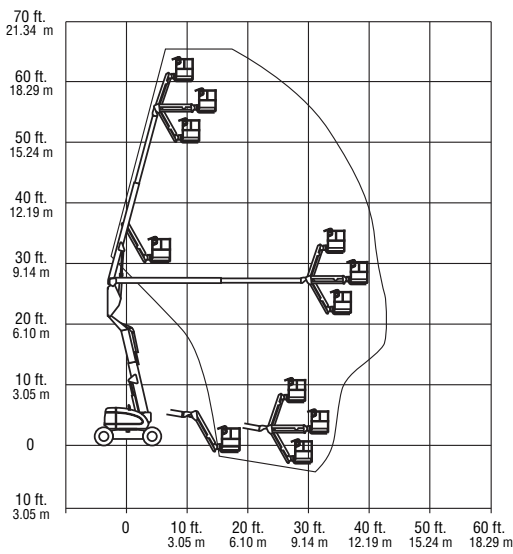

600AJ

ARTICULATING BOOM LIFT

www.4up.ro

JLG
reachingout®

Performance

Platform Height	18.47 m
Working Height	20.47 m
Horizontal Outreach	12.10 m
Up and Over Clearance	8.10 m
Swing	360 Degrees Continuous
Platform Capacity	230 kg
Platform Size	0.91 x 2.44 m
Platform Rotator	180 Degrees Hydraulic
Jib	1.83 m
Jib Range of Articulation	130 Degrees (+70, -60)
Weight	11,900 kg
Drive Speed	6.8 km/h
Gradeability	45%
Turning Radius	
Outside	3.56 m
Inside	1.68 m

* Provides indicator lights at platform control console for system distress, low fuel and foot switch status.

Accessories & Options

- 0.91 x 1.83 m Platform
- 1/2 in. Air Line to Platform
- Light Package
- Platform Worklights
- Mesh to Mid-Rail
- Special Hydraulic Oils (Consult Factory)
- Spark Arresting Muffler
- Accessory Packages
 - SkyWelder® Package
 - SkyGlazier® Package
 - Nite Bright® Package
 - SkyGuard®
 - Pipe Rack
 - Cable Ladder Carrier
 - ClearSky®

Note: Some options may increase lead time, and some option combinations may not be available.

074588788

0752888588

office@elsara.ro

600AJ

ARTICULATING BOOM LIFT

Dimensions

All dimensions are approximate.

Reach Diagram

0745888788

0752888588

office@elsara.ro

www.4up.ro