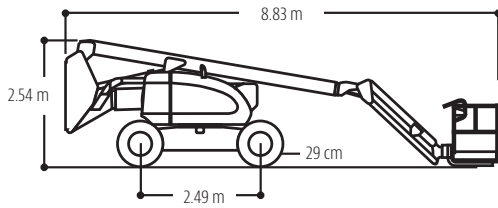

600AJ

ARTICULATING BOOM LIFT

www.4up.ro

JLG
reachingout®

Performance

Platform Height	18.47 m
Working Height	20.47 m
Horizontal Outreach	12.10 m
Up and Over Clearance	8.10 m
Swing	360 Degrees Continuous
Platform Capacity	230 kg
Platform Size	0.91 x 2.44 m
Platform Rotator	180 Degrees Hydraulic
Jib	1.83 m
Jib Range of Articulation	130 Degrees (+70, -60)
Weight	11,900 kg
Drive Speed	6.8 km/h
Gradeability	45%
Turning Radius	
Outside	3.56 m
Inside	1.68 m

* Provides indicator lights at platform control console for system distress, low fuel and foot switch status.

Accessories & Options

- 0.91 x 1.83 m Platform
- 1/2 in. Air Line to Platform
- Light Package
- Platform Worklights
- Mesh to Mid-Rail
- Special Hydraulic Oils (Consult Factory)
- Spark Arresting Muffler
- Accessory Packages
 - SkyWelder® Package
 - SkyGlazier® Package
 - Nite Bright® Package
 - SkyGuard®
 - Pipe Rack
 - Cable Ladder Carrier
 - ClearSky®

Note: Some options may increase lead time, and some option combinations may not be available.

074588788

0752888588

office@elsara.ro

600AJ

ARTICULATING BOOM LIFT

Dimensions

All dimensions are approximate.