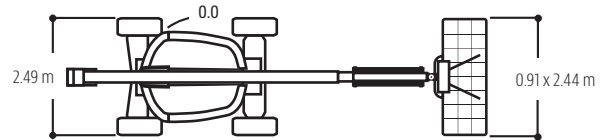

600AJ

ARTICULATING BOOM LIFT

www.4up.ro

JLG
reachingout®

Performance

Platform Height	18.47 m
Working Height	20.47 m
Horizontal Outreach	12.10 m
Up and Over Clearance	8.10 m
Swing	360 Degrees Continuous
Platform Capacity	230 kg
Platform Size	0.91 x 2.44 m
Platform Rotator	180 Degrees Hydraulic
Jib	1.83 m
Jib Range of Articulation	130 Degrees (+70, -60)
Weight	11,900 kg
Drive Speed	6.8 km/h
Gradeability	45%
Turning Radius	
Outside	3.56 m
Inside	1.68 m

Note: Some options may increase lead time, and some option combinations may not be available.

074588788

0752888588

office@elsara.ro

600AJ

ARTICULATING BOOM LIFT

Dimensions

All dimensions are approximate.